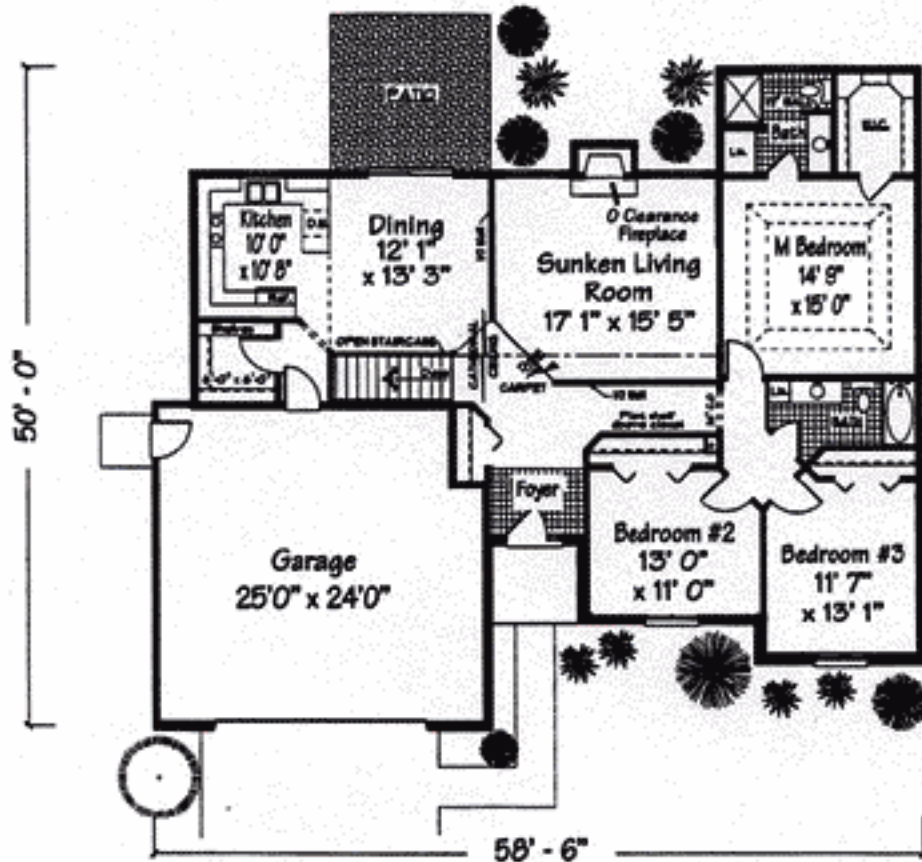

# THE NORFOLK

*This drawing is for presentation only, not intended for construction. Drawing cannot be reproduced without the expressed written permission of BEST BUILT INC.*

## **FLOOR PLAN** 1666 Sq. Ft.

Plan Number

**97-2**

★ **Construction**

★ **Development**

3100 Holmgren Way • Green Bay, WI 54304 • (920) 337-6488